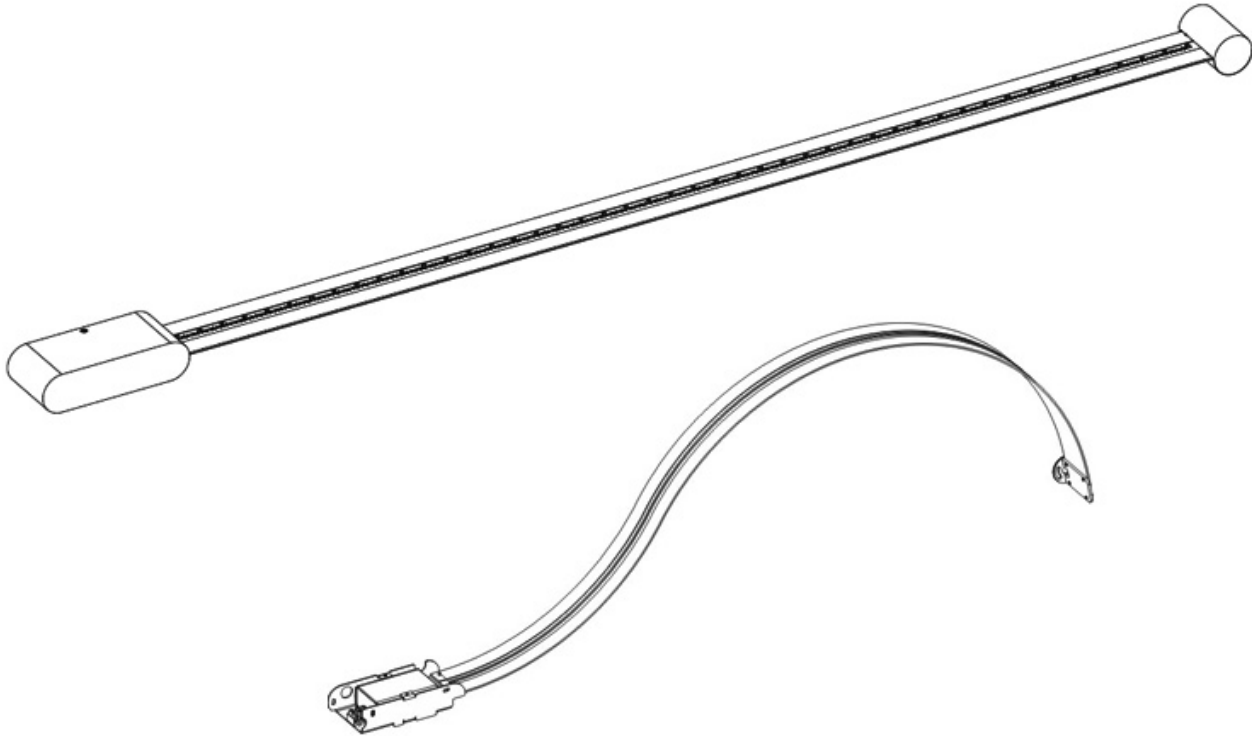

D32010-SSB : D32010-SSW

PROJECT
TYPE
SPECIFIER
QUANTITY
DATE

D