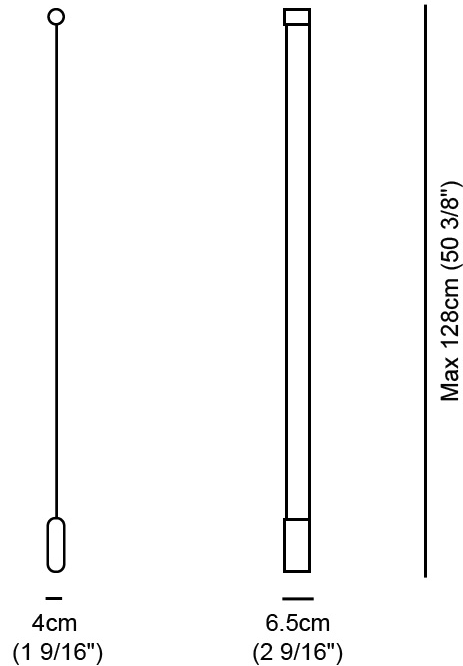

PROJECT	
TYPE	
SPECIFIER	
QUANTITY	
DATE	

FORMALA SURFACE

D32010-SSB : D32010-SSW

base number

1. To build a product code in our configurator select the specify button on the base model # product page
2. To build a manual product code on this datasheet choose from the options listed below in blue font and add the suffix to the base model #

GENERAL

Series: Formala
Partner: Cini & Nils
Division: Design
Installation: Surface
Product Type: Wall Surface
Mounting Location: Wall
Light Distribution: Indirect

PHYSICAL

Length (mm): 1280
Length (in): 50 ³/₈
Width (mm): 40
Width (in): 1 ⁹/₁₆
Extension (mm): 65
Extension (in): 2 ⁹/₁₆
Fixture Material: Steel / Technopolymers

ELECTRICAL

Lamp Type: LED
Total Output Wattage (W): 24
Dimming: Phase Dimming (120Vac Only)
Driver Included: Yes
Driver Location: Integrated
Driver Type: Constant Voltage - 120Vac
Driver Class: Class 2
Input Voltage (V): 120 - 277
Output Voltage (V): 24

LED

Number of LEDs: 1 Strip
Color Temperature (°K): 2700
Nominal Lumen (lm): 2200
CRI: >80 CRI
Lamp Life (hrs): 50000

OPTICAL

RATINGS AND CERTIFICATIONS

Certified By: Certified for North American Standards
IP rating: IP20